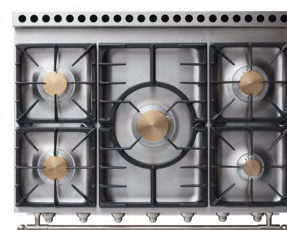

CORNUFÉ 110

The CornuFé 110 features:

- 2 electric convection ovens
 - One of which is a seven-mode multifunction oven
 - The other is an electric fan-assisted oven
- **5 powerful gas burners** or an **induction hob**
- **1 large storage drawer** with two ornate stainless steel frames

W 900 x D 650 x H 910 (mm)
35.4 W x 25.59 D x 35.83 H (inches)
114 L (oven volume)
147 kg

CUSTOMIZATION

COLOURS

CornuFé is available in 13 colours.
Bespoke colours are also available.

STANDARD	<i>Enameled</i>										
	<i>Lacquered</i>										
		<i>Designer Limited Edition</i>									
		<i>Matthew Quinn</i>					<i>Martyn Bullard</i>				
BESPOKE	<i>Lacquered</i>										

FINISHES

2 categories of finish for a total range of 8 finishes in the following materials:

STANDARD

Polished Brass and Stainless Steel	Brushed Nickel and Stainless Steel	Polished Chrome and Stainless Steel

BESPOKE

Brushed Brass	Polished Copper	Bronze	Black Chrome	Black

ACCESSORIES

Simmering Plate

Anti-adhesive Grill Plate

Wok Ring

Brass Gas Burner Caps

Warranty : La Cornue ranges come with a five-year parts and labour warranty.